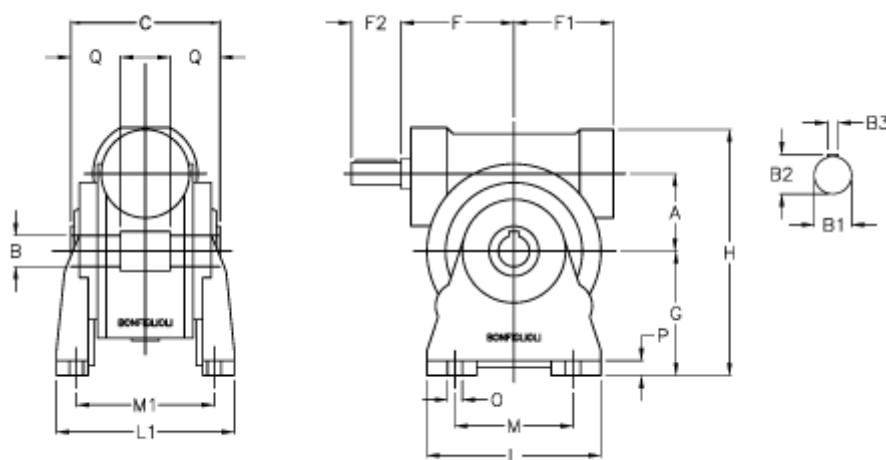

Article number: 3901130015100

Description: Worm gear with solid input shaft
VF 130N-15-HS

Measures

a	= 130.0	F1	= 154	P	= 18
B	= 45	g	= 195	Q	= 52.5
B1 E7	= 30	H	= 390		
B2	= 33.0	L	= 310		
B3 H9	= 8	L1	= 245		
C	= 165	m	= 220		
Description	= VF 130A-xx-HS	M1	= 191.0		
F	= 160.0	O	= 16.0		